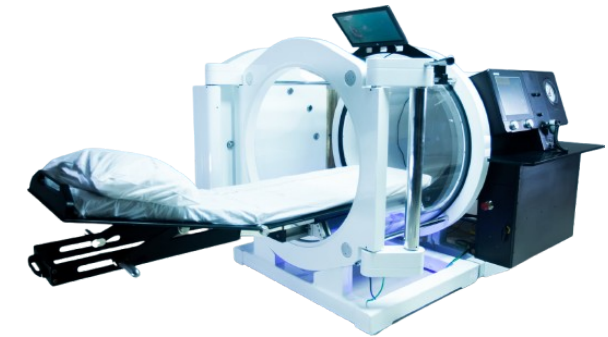

COMPARING HARD SHELL HBOT CHAMBERS

Hue Light USA
LONGEVITY CARE SYSTEM

Hue Light Hyperbaric Oxygen Capsule

Sechrist Model 3600H

Perry Sigma Elite 34

Tekna Hybrid 4000

Dimensions (W x L x H):	32" Diameter, 89" L 37" H	36" Diameter, 89" L 63" H	34" Diameter, 90" L 61" H	40" Diameter, 106" L 84" H
Weight	330 lbs	1,500 lbs	1,800 lbs	4828 lbs
Pressure Range	Up to 1.5 ATA	Up to 3.0 ATA	Up to 3.0 ATA	Up to 3.0 ATA
Material	Polycarbonate, Steel	Acrylic, Steel	Acrylic, Steel	Acrylic, Steel
Control System	Touchscreen	Touchscreen, Automated	Touchscreen	Touchscreen, Automated
Safety Features	Comprehensive Safety Features	Basic Safety Features	Basic Safety Features	Basic Safety Features
Capacity	Single	Single	Single	Single
Monitoring	Oxygen, CO2, Humidity, Pressure, Temperature	Basic Patient Monitoring System	Comprehensive	Integrated System